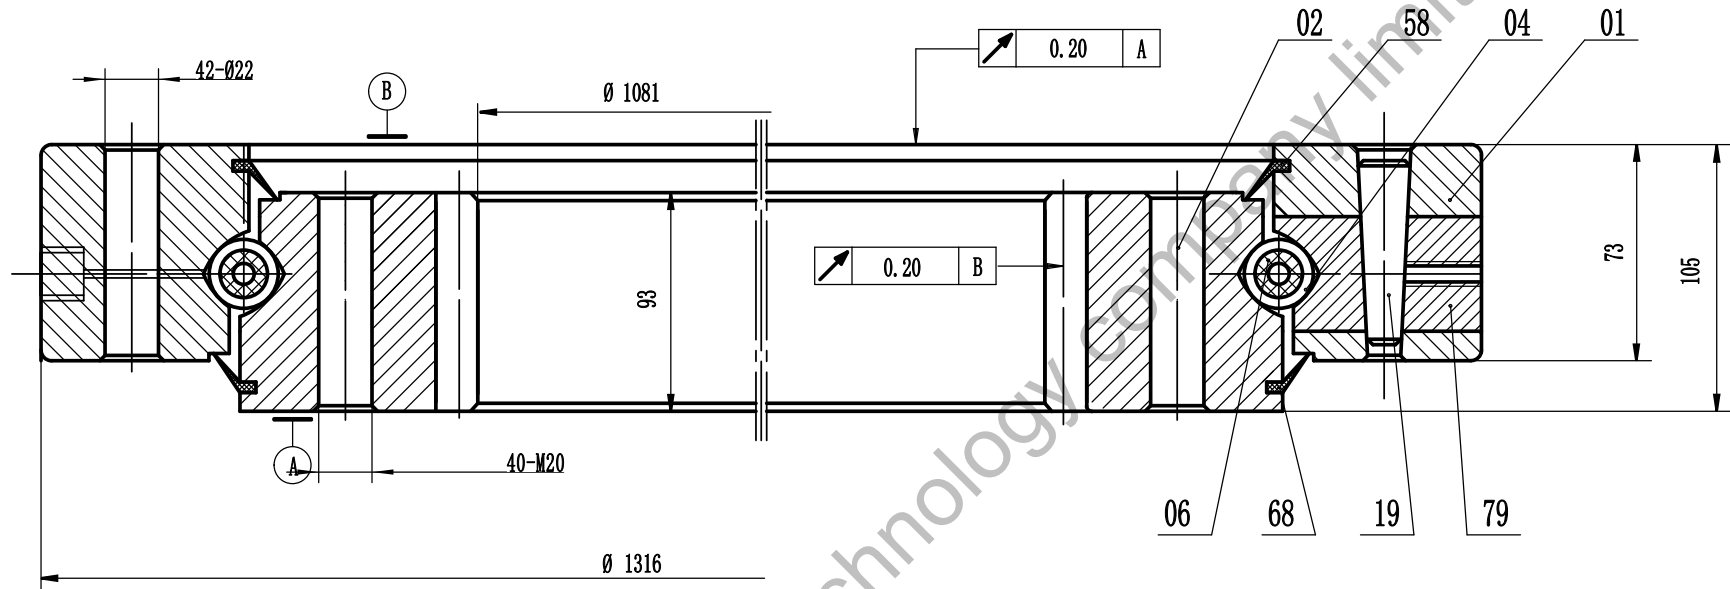

A-A

Remark:

1. Luoyang JCB Bearing Technology Co., Ltd is a technical Inc, specialize in designing and manufacturing slewing ring bearing, we can design and manufactur all kinds of slewing bearing according to client's requirement.

Four-point contact ball Slewing Ring Bearing	320DRR GKL1-UP	
		Weight(kg)
	Luoyang JCB Bearing Technology Co., Ltd	